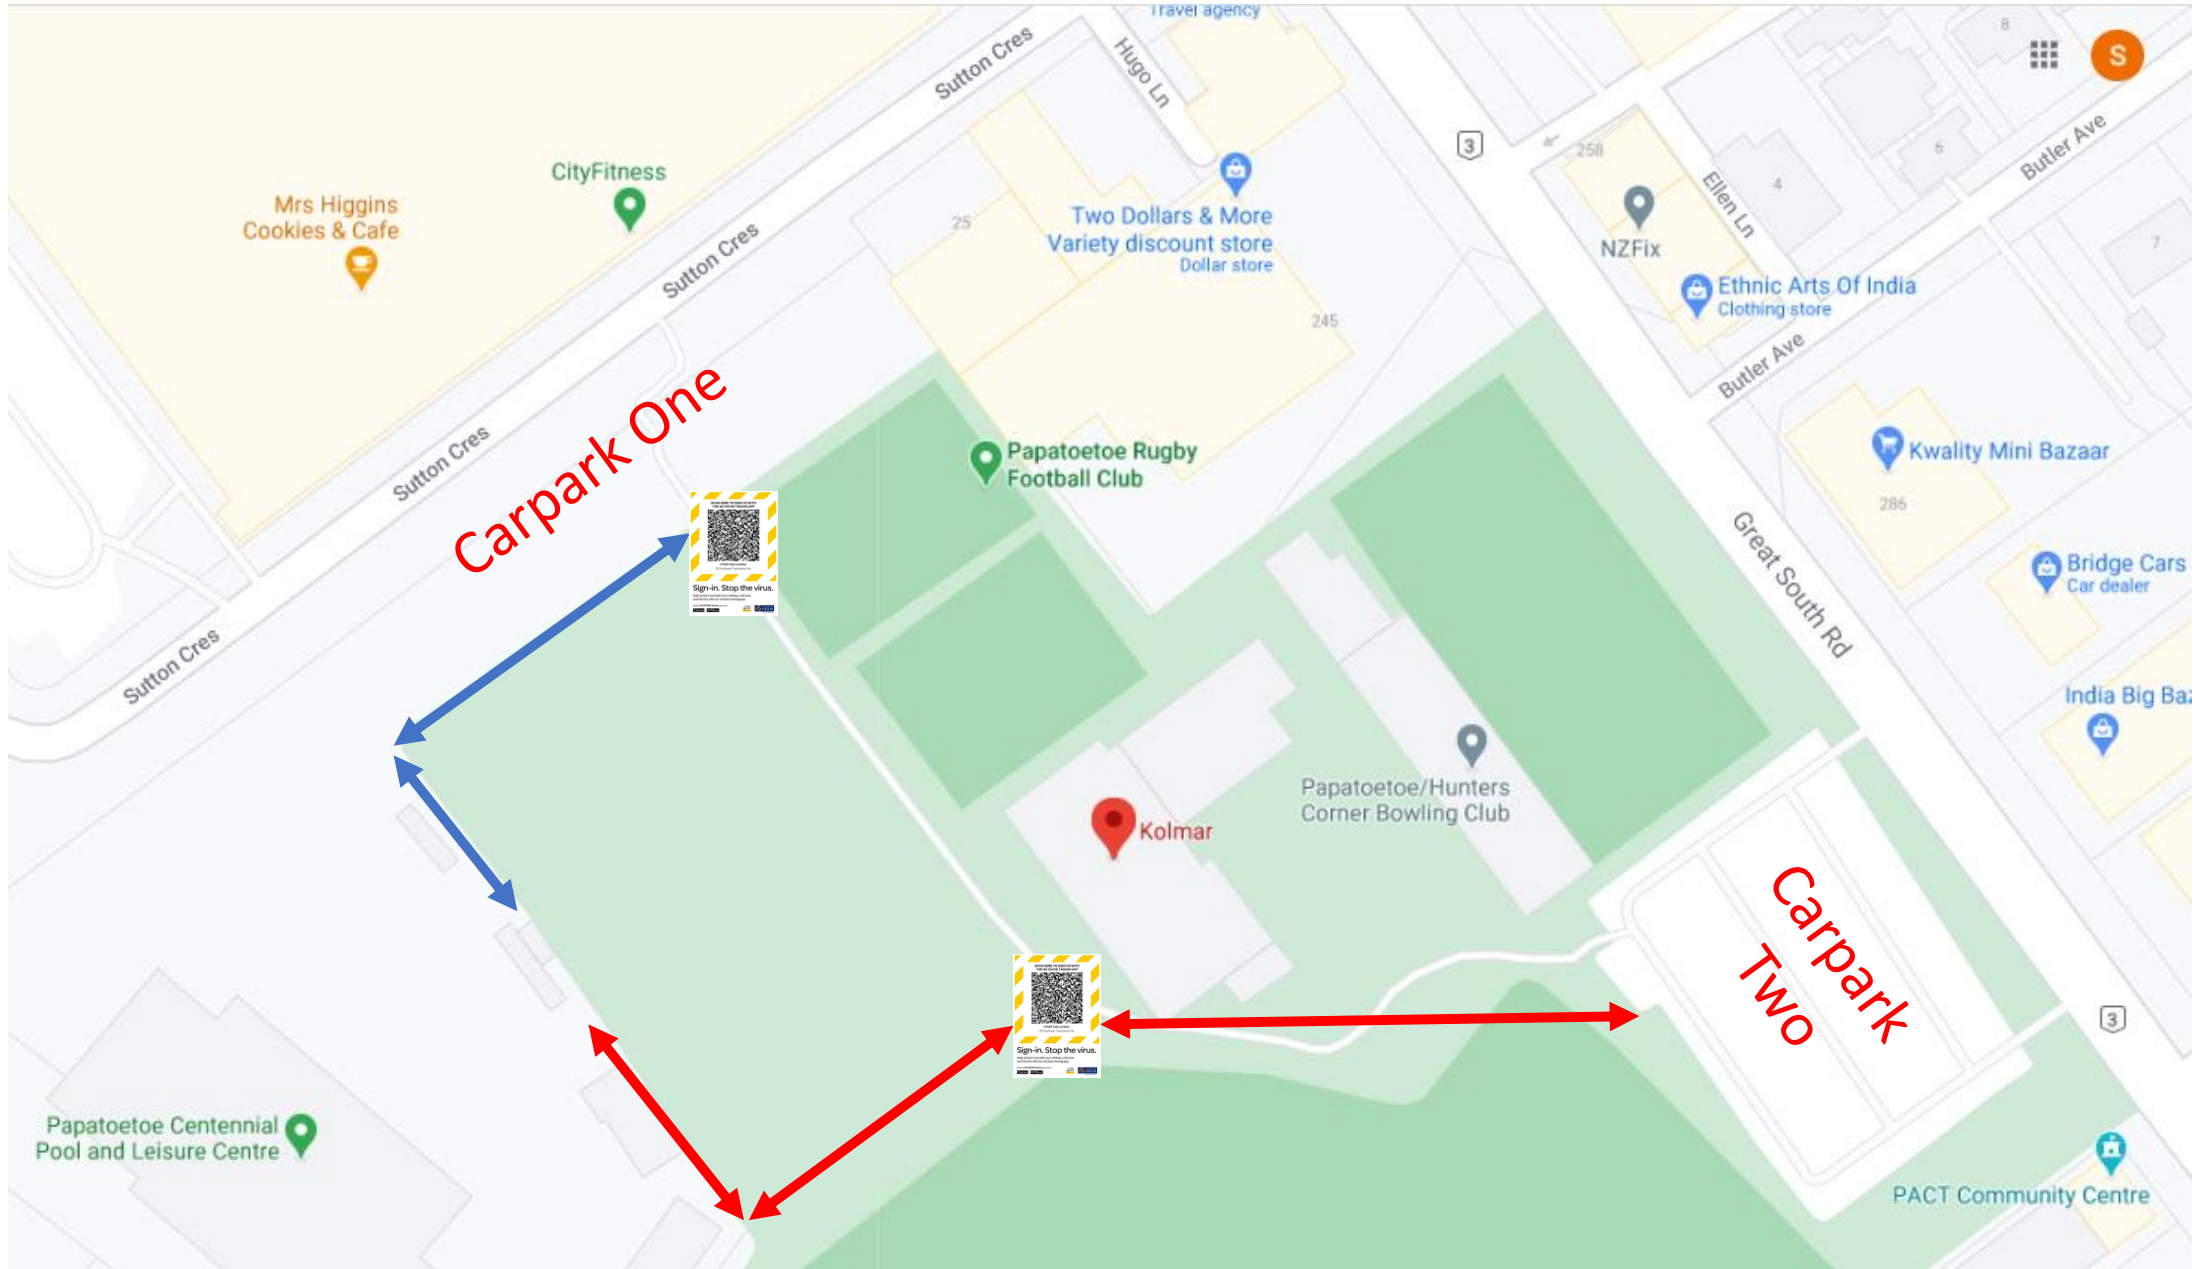

COVID LEVEL TWO

- Players for Games One and Three will use Carpark One
- Players for Games Two and Four will use Carpark Two
- Pavilion will be closed during Level 2
- ALL PLAYERS, MANAGEMENT AND STAFF WILL SCAN IN AND OUT – this also applies at Level 1. No exceptions!
- ALL PLAYERS, MANAGEMENT AND STAFF WILL USE HAND SANITISER PROVIDED ENTERING AND LEAVING TURF
- Players are to leave the dugouts and grounds immediately after the game. Players can warm down in their carpark
- Staff to clean dugouts once players have left dugouts
- All staff to wear masks as well as Tournament Controller
- Players for following game not to enter Kolmar until all clear provided by staff

Carpark One

Carpark Two